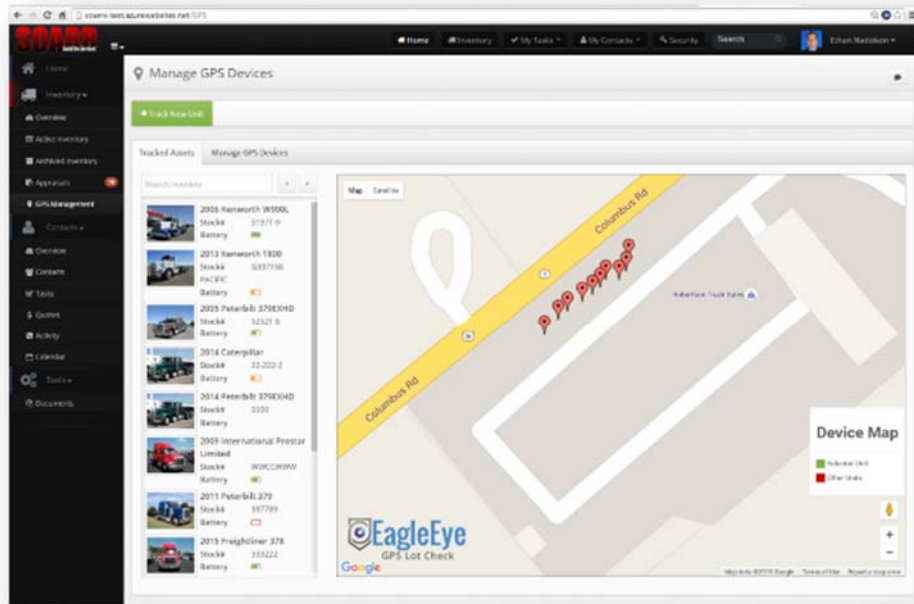

See Your Inventory From a Bird's Eye View

Backed by the nation's largest wireless network and best-in-class devices for accuracy, SOARR's completely integrated EagleEye dealership lot check and asset tracking system empowers dealers to pinpoint their asset's exact location using your SOARR inventory management system.

Whether you are tracking inventory on multiple lots or managing fleet trade packages, SOARR will help you see your inventory with the clarity and accuracy that only comes from clouds.

ASSET MANAGEMENT

Precise Inventory Location